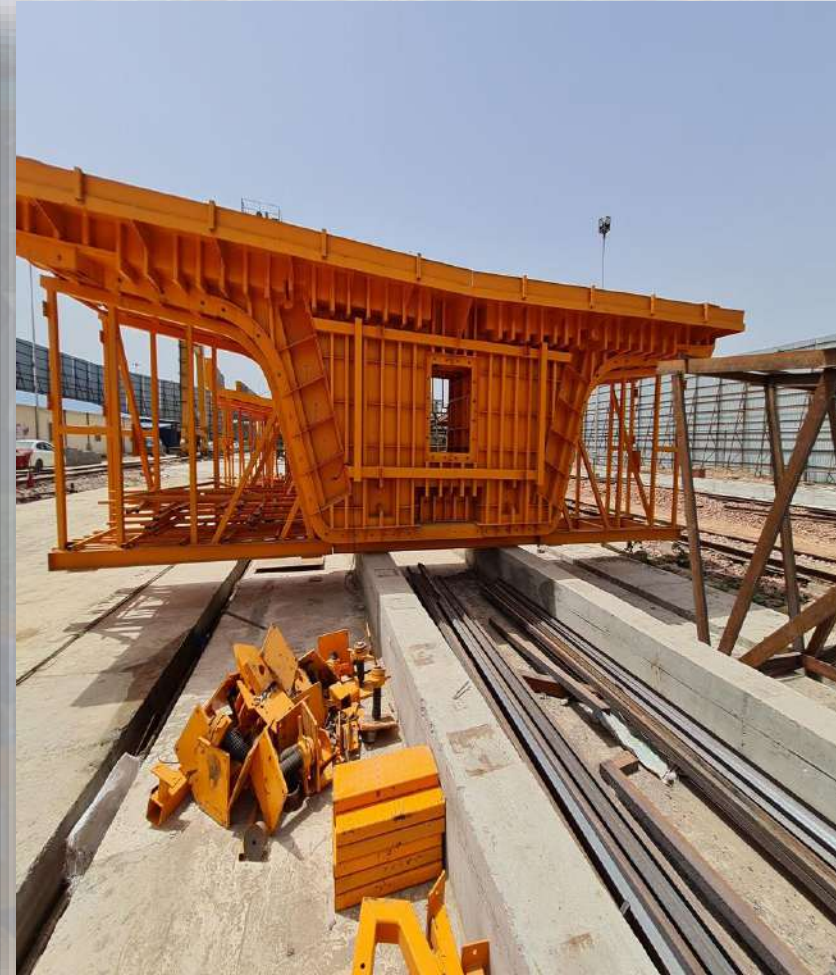

PRIMEFAB SYSTEMS PVT. LTD

Backbone Of future Infrastructure

Quality
in-time delivery
Design and engineering
Fabrication and manufacturing

WWW.PRIMEFABSYSTEMS.COM

VERTICALS

- **HIGHWAY PROJECTS**
- **METRO PROJECTS**
- **POWER PROJECTS**
- **TUNNEL PROJECTS**
- **RAILWAY PROJECTS**
- **DAM PROJECTS**

HEAVY SEGMENT FORMWORK

PIER FORMWORK / BRIDLE /END BLOCK

BRIDLE /END BLOCK

PIER CAP RUEK CYB

TRUSS

TOWER STRUCTURES

BOX CULVERTS / CRIBS

FOOT OVER BRIDGE

METRO T-GIRDER/ U-GIRDER

STEEL GIRDER

2-LEAF GIRDER

PSC GIRDER

R.E WALL/FRICTION K'E SLAB CRASH 2 BARRIER

SIGNAGE GANTRY

CANOPY

PRE-FABRICATED ENGINEERING BUILDING